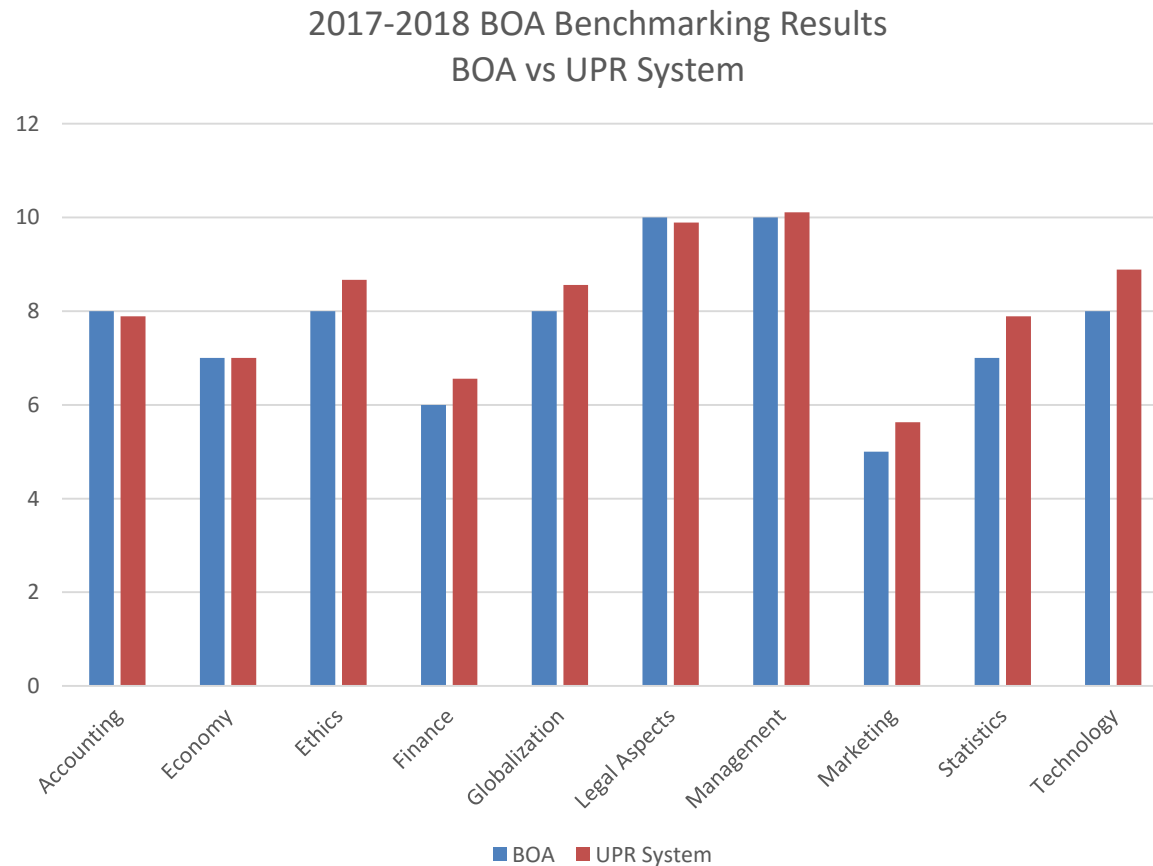

# Assessment: Benchmarking – BOA- SIT

Systematic Institutional Test (SIT) is an standardized test that includes 15 questions for each CPC . It is administered to all Campuses of the University of Puerto Rico.

2017-2018 Overall mean for BOA UPRM –8.0 /15

Overall Mean for UPR System - 8.13 /15  
All nine campuses of the UPR System participated

# Assessment: Benchmarking – BOA- SIT

2016-2017 BOA Benchmarking Results  
BOA vs UPR System

Systematic Institutional Test (SIT) is an standardized test that covers all CPCs areas. It is administered to all Campuses of the University of Puerto Rico.

2016-2017 Overall mean Results for BOA  
UPRM - 7.70 /15

Overall Mean Results for UPR System -8.50  
7 UPR campuses out 9 participated in the test.