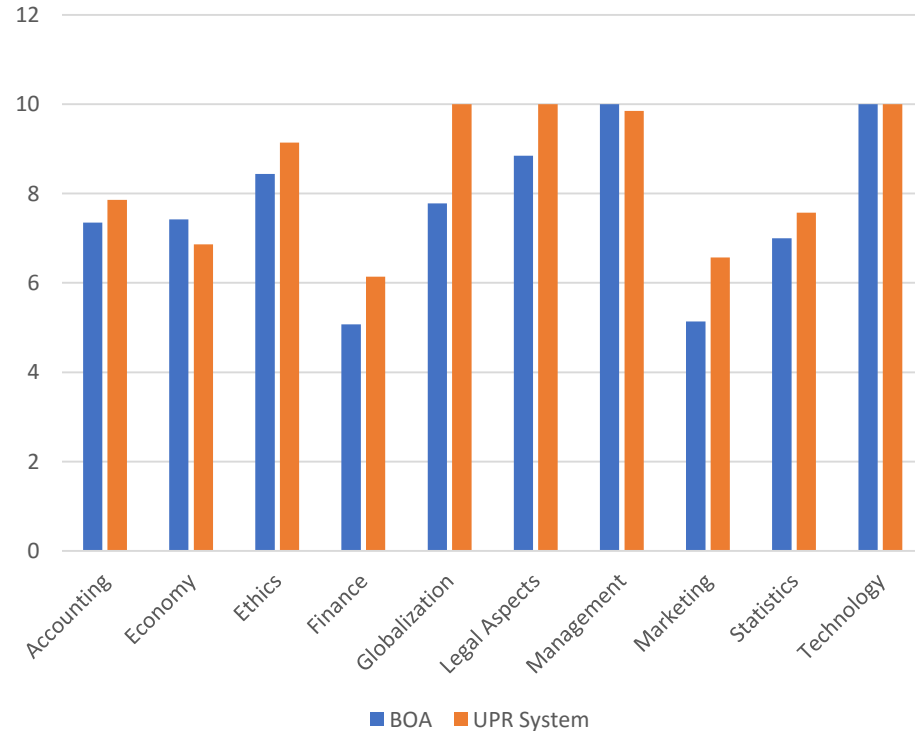

# Assessment: Benchmarking – BOA- SIT

Systematic Institutional Test (SIT) is an standardized test that includes 15 questions for each CPC . It is administered to all Campuses of the University of Puerto Rico.

2017-2018 Overall mean for BOA UPRM –8.0 /15

Overall Mean for UPR System - 8.13 /15  
All nine campuses of the UPR System participated

# Assessment: Benchmarking – BOA- SIT

2016-2017 BOA Benchmarking Results  
BOA vs UPR System

Systematic Institutional Test (SIT) is an standardized test that covers all CPCs areas. It is administered to all Campuses of the University of Puerto Rico.

2016-2017 Overall mean Results for BOA  
UPRM - 7.70 /15

Overall Mean Results for UPR System -8.50  
7 UPR campuses out 9 participated in the test.